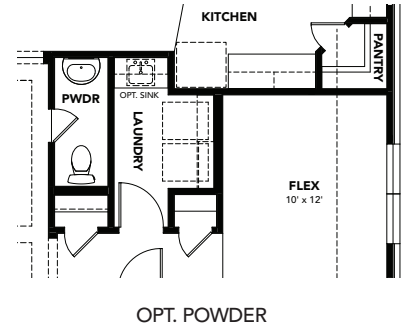

OPT. 2ND FLOOR GAME ROOM
*ONLY AVAILABLE ON ELEVATIONS M AND O

- * OPT. KITCHEN WITH BUILT-IN OVEN AND UPGRADED COOKTOP - SEE BLUEPRINTS
- * OPT. OWNER'S SHOWER SEAT AVAILABLE - SEE BLUEPRINTS
- * OPT. 42" X 42" OWNER'S SHOWER WITH SEAT AVAILABLE - SEE BLUEPRINTS