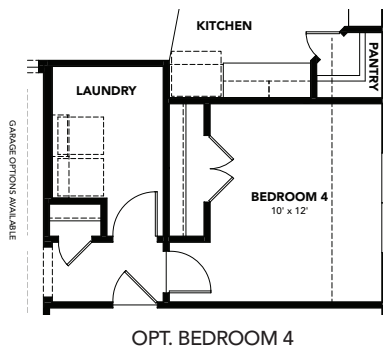

OPT. 2ND FLOOR GAME ROOM
*ONLY AVAILABLE ON ELEVATIONS M AND O

- * OPT. KITCHEN WITH BUILT-IN OVEN AND UPGRADED COOKTOP - SEE BLUEPRINTS
- * OPT. OWNER'S SHOWER SEAT AVAILABLE - SEE BLUEPRINTS
- * OPT. 42" X 42" OWNER'S SHOWER WITH SEAT AVAILABLE - SEE BLUEPRINTS