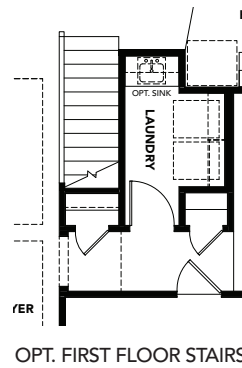

OPT. 2ND FLOOR GAME ROOM
*ONLY AVAILABLE ON ELEVATIONS M AND O

- * OPT. KITCHEN WITH BUILT-IN OVEN AND UPGRADED COOKTOP - SEE BLUEPRINTS
- * OPT. OWNER'S SHOWER SEAT AVAILABLE - SEE BLUEPRINTS
- * OPT. 42" X 42" OWNER'S SHOWER WITH SEAT AVAILABLE - SEE BLUEPRINTS