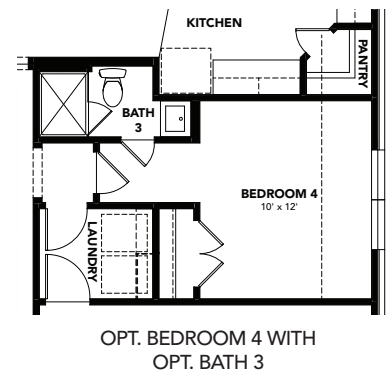

OPT. 2ND FLOOR GAME ROOM
*ONLY AVAILABLE ON ELEVATIONS M AND O

- * OPT. KITCHEN WITH BUILT-IN OVEN AND UPGRADED COOKTOP - SEE BLUEPRINTS
- * OPT. OWNER'S SHOWER SEAT AVAILABLE - SEE BLUEPRINTS
- * OPT. 42" X 42" OWNER'S SHOWER WITH SEAT AVAILABLE - SEE BLUEPRINTS