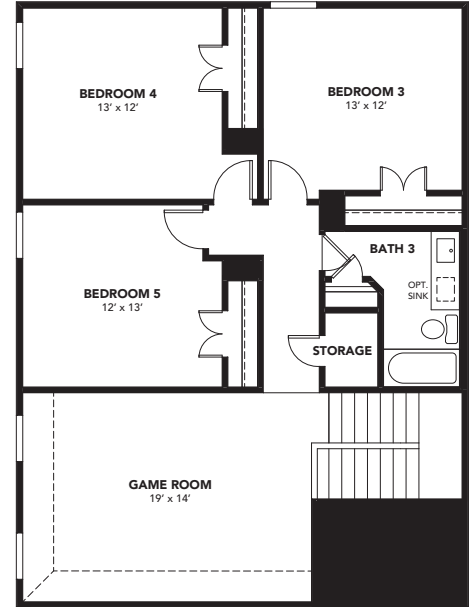

SECOND FLOOR

OPT. CLOSET AT GAME ROOM

OPT. DESK AT GAME ROOM

OPT. OWNER'S WINDOW

OPT. STORAGE AT STAIRS

OPT. STORAGE AT GARAGE

OPT. OWNER'S SHOWER SEAT

OPT. KITCHEN PANTRY

OPT. OWNER'S BATH

2-Tone Exterior Paint Package is Included.  
M, O & P Elevations are Shown with Upgraded 3-Tone Exterior Paint Package.