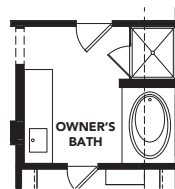

SECOND FLOOR

OPT. CLOSET AT GAME ROOM

OPT. DESK AT GAME ROOM

OPT. OWNER'S WINDOW

OPT. STORAGE AT STAIRS

OPT. STORAGE AT GARAGE

OPT. OWNER'S SHOWER SEAT

OPT. KITCHEN PANTRY

OPT. OWNER'S BATH

2-Tone Exterior Paint Package is Included.  
M, O & P Elevations are Shown with Upgraded 3-Tone Exterior Paint Package.