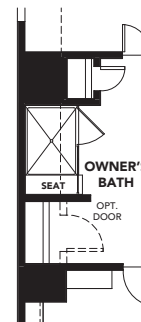

SECOND FLOOR

OPT. BEDROOM 5 WITH BATH 3

OPT. OWNER'S SHOWER SEAT

OPT. OWNER'S BATH

2-Tone Exterior Paint Package is Included.
M, O & P Elevations are Shown with Upgraded 3-Tone Exterior Paint Package.