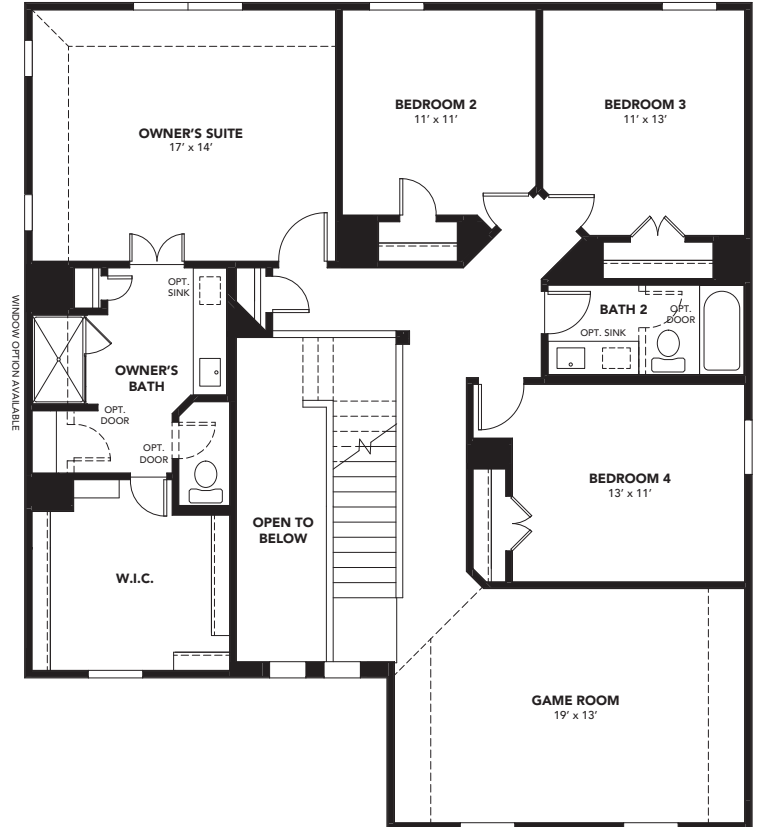

SECOND FLOOR

OPT. BEDROOM 5 WITH BATH 3

OPT. OWNER'S SHOWER SEAT

OPT. OWNER'S BATH

2-Tone Exterior Paint Package is Included.
M, O & P Elevations are Shown with Upgraded 3-Tone Exterior Paint Package.