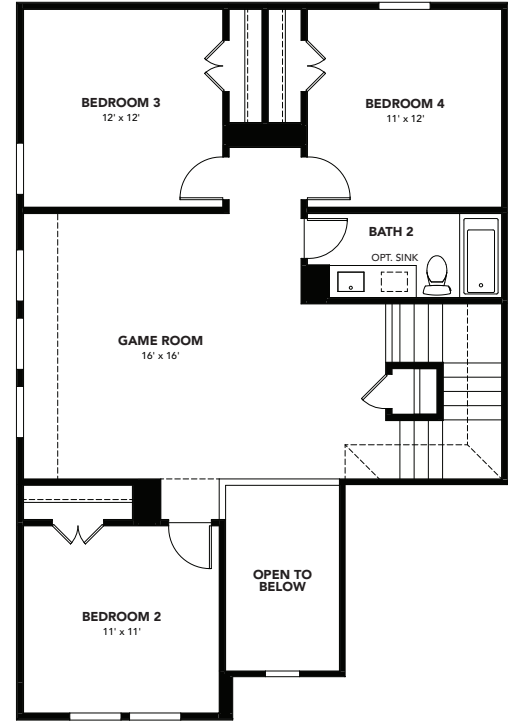

SECOND FLOOR

OPT. OWNER'S ENTRY

OPT. OWNER'S SHOWER SEAT

OPT. OWNER'S TUB

A

M

B

O

C

P

2-Tone Exterior Paint Package is Included.
M, O & P Elevations are Shown with Upgraded 3-Tone Exterior Paint Package.