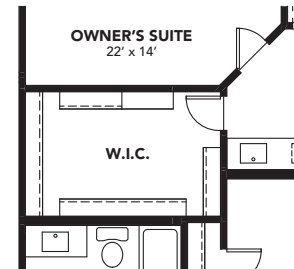

OPT. EXTENDED GREAT ROOM

OPT. EXTENDED OWNER'S CLOSET

OPT. BEDROOM 5 WITH BATH 3  
(NOT AVAILABLE W/ ELEVATIONS C & P)

OPT. STORAGE

OPT. OWNER'S BATH

OPT. OWNER'S SHOWER SEAT

OPT. OWNER'S WINDOW

2-Tone Exterior Paint Package is Included.  
M, O & P Elevations are Shown with Upgraded 3-Tone Exterior Paint Package.