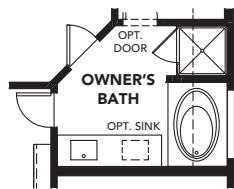

OPT. EXTENDED GREAT ROOM

OPT. EXTENDED OWNER'S CLOSET

OPT. BEDROOM 5 WITH BATH 3  
(NOT AVAILABLE W/ ELEVATIONS C & P)

OPT. STORAGE

OPT. OWNER'S BATH

OPT. OWNER'S SHOWER SEAT

OPT. OWNER'S WINDOW

2-Tone Exterior Paint Package is Included.  
M, O & P Elevations are Shown with Upgraded 3-Tone Exterior Paint Package.