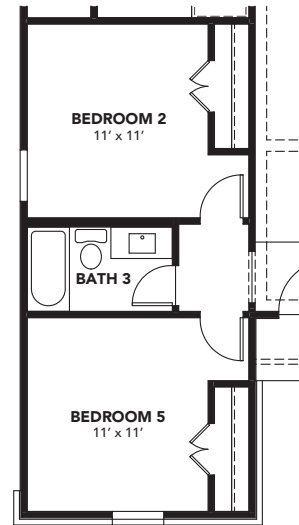

OPT. EXTENDED GREAT ROOM

OPT. EXTENDED OWNER'S CLOSET

OPT. BEDROOM 5 WITH BATH 3  
(NOT AVAILABLE W/ ELEVATIONS C & P)

OPT. STORAGE

OPT. OWNER'S BATH

OPT. OWNER'S SHOWER SEAT

OPT. OWNER'S WINDOW

2-Tone Exterior Paint Package is Included.  
M, O & P Elevations are Shown with Upgraded 3-Tone Exterior Paint Package.