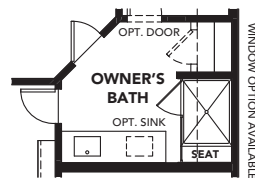

OPT. EXTENDED GREAT ROOM

OPT. EXTENDED OWNER'S CLOSET

OPT. BEDROOM 5 WITH BATH 3  
(NOT AVAILABLE W/ ELEVATIONS C & P)

OPT. STORAGE

OPT. OWNER'S BATH

OPT. OWNER'S SHOWER SEAT

OPT. OWNER'S WINDOW

2-Tone Exterior Paint Package is Included.  
M, O & P Elevations are Shown with Upgraded 3-Tone Exterior Paint Package.