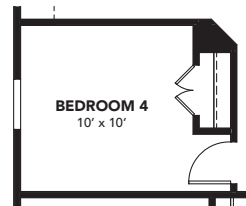

OPT. OWNER'S SHOWER SEAT

OPT. OWNER'S BATH

OPT. STORAGE

OPT. KITCHEN

OPT. BEDROOM 4

OPT. STUDY

2-Tone Exterior Paint Package is Included.
M, O & P Elevations are Shown with Upgraded 3-Tone Exterior Paint Package.