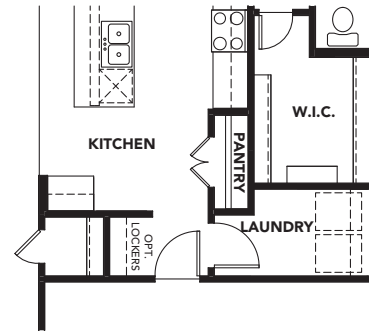

OPT. OWNER'S SHOWER SEAT

OPT. OWNER'S BATH

OPT. STORAGE

OPT. KITCHEN

OPT. BEDROOM 4

OPT. STUDY

2-Tone Exterior Paint Package is Included.
M, O & P Elevations are Shown with Upgraded 3-Tone Exterior Paint Package.