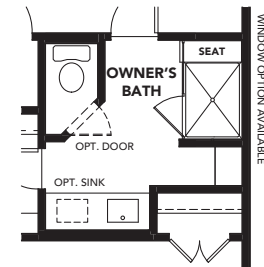

OPT. OWNER'S TUB/SHOWER

OPT. OWNER'S SHOWER SEAT

2-Tone Exterior Paint Package is Included.  
M, O & P Elevations are Shown with Upgraded 3-Tone Exterior Paint Package.