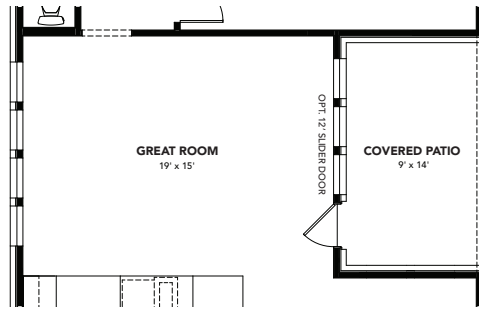

OPT. CHEF'S ISLAND

OPT. ENLARGED GREAT ROOM

OPT. OWNER'S WALK-IN SHOWER

OPT. OWNER'S TUB

OPT. BEDROOM 4 WITH BATH 3

OPT. STAIR LAYOUT WITH
OPT. BEDROOM 4 WITH BATH 3

SECOND FLOOR

OPT. TECH SPACE DELETED

OPT. BEDROOM 4

B

A

C

***NOT TO BE BUILT NEXT TO OR ACROSS FROM ORWELL WITH SAME ELEVATION**