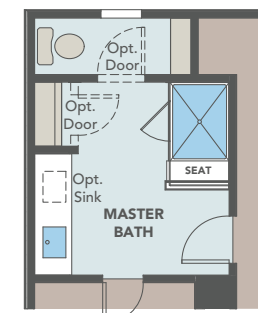

# FIRST FLOOR PLANS

ACADIA E  
1,732 SQ FT

YOSEMITE F  
2,108 SQ FT

Opt. Master Shower Seat  
Yosemite F

# SECOND FLOOR PLANS

ACADIA E

YOSEMITE F

Opt. Bath #2  
Acadia E

Opt. Master Shower Seat  
Acadia E