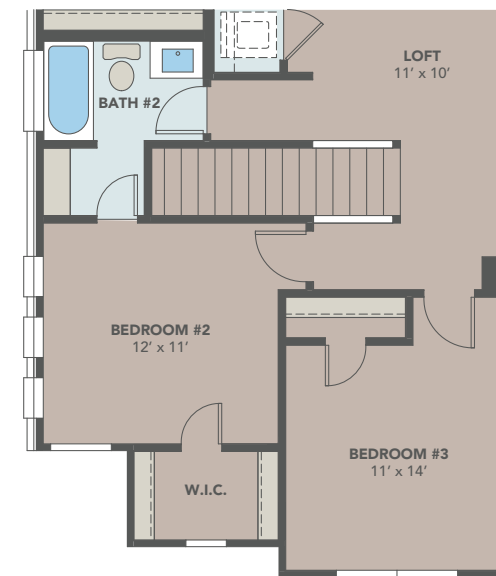

# FIRST FLOOR PLANS

ACADIA E  
1,732 SQ FT

YOSEMITE F  
2,108 SQ FT

Opt. Master Shower Seat  
Yosemite F

# SECOND FLOOR PLANS

ACADIA E

YOSEMITE F

Opt. Bath #2  
Acadia E

Opt. Master Shower Seat  
Acadia E