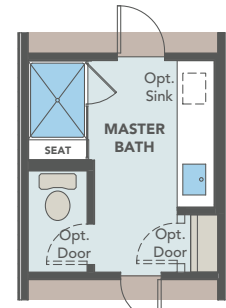

# FIRST FLOOR PLANS

ACADIA E  
1,732 SQ FT

YOSEMITE F  
2,108 SQ FT

Opt. Master Shower Seat  
Yosemite F

# SECOND FLOOR PLANS

ACADIA E

YOSEMITE F

Opt. Bath #2  
Acadia E

Opt. Master Shower Seat  
Acadia E