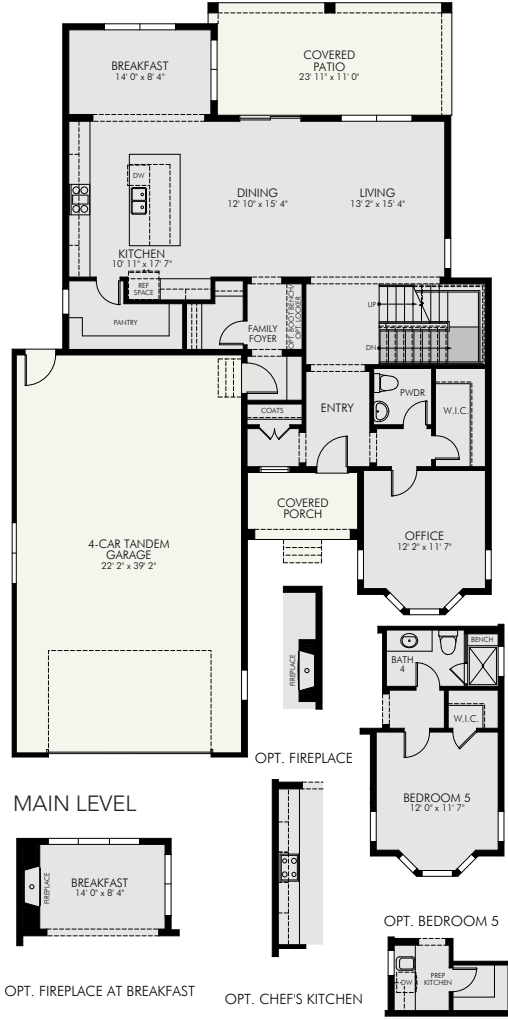

LOWER LEVEL

MAIN LEVEL

UPPER LEVEL

OPT. UNFINISHED LOWER LEVEL

OPT. FINISHED LOWER LEVEL

OPT. 4-PIECE MASTER BATH

OPT. BEDROOM 6

OPT. SHOWER AT BATH 2

OPT. SHOWER AT BATH 3

OPT. WET BAR

Cape Cod

Backcountry Ranch