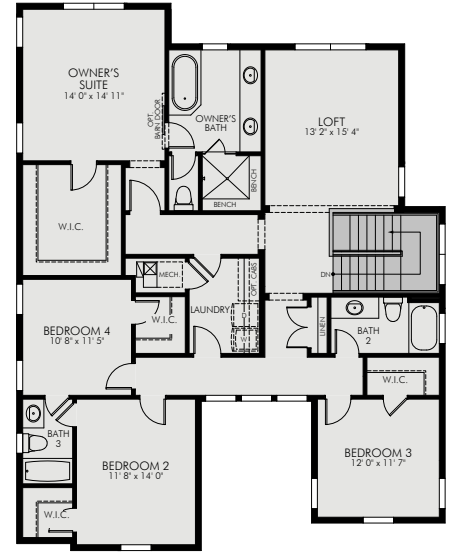

LOWER LEVEL

MAIN LEVEL

UPPER LEVEL

OPT. UNFINISHED LOWER LEVEL

OPT. FINISHED LOWER LEVEL

OPT. 4-PIECE MASTER BATH

OPT. BEDROOM 6

OPT. SHOWER AT BATH 2

OPT. SHOWER AT BATH 3

OPT. WET BAR

Cape Cod

Backcountry Ranch