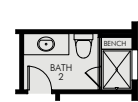

LOWER LEVEL

MAIN LEVEL

UPPER LEVEL

OPT. UNFINISHED LOWER LEVEL

OPT. FINISHED LOWER LEVEL

OPT. 4-PIECE MASTER BATH

OPT. BEDROOM 6

OPT. SHOWER AT BATH 2

OPT. SHOWER AT BATH 3

OPT. WET BAR

Cape Cod

Backcountry Ranch