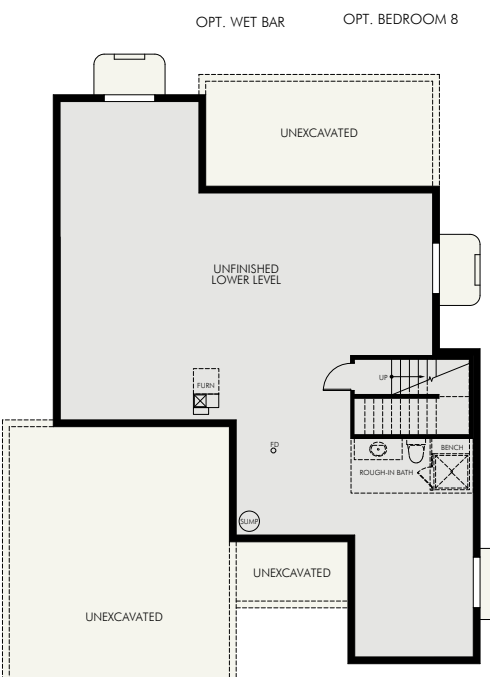

LOWER LEVEL

MAIN LEVEL

UPPER LEVEL

OPT. UNFINISHED LOWER LEVEL

OPT. FINISHED LOWER LEVEL

OPT. 4-PIECE MASTER BATH

OPT. BEDROOM 6

OPT. SHOWER AT BATH 2

OPT. SHOWER AT BATH 3

OPT. WET BAR

Cape Cod

Backcountry Ranch