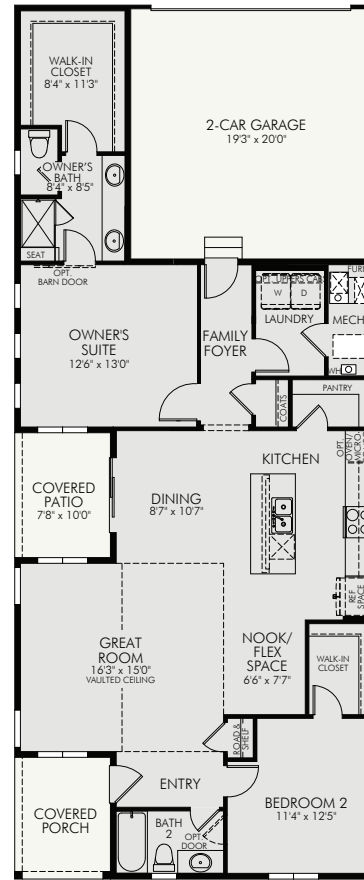

FINISHED BASEMENT

CRAWL SPACE BASEMENT

MAIN LEVEL

OPT. BASEMENT STAIRS, EXPANDED LAUNDRY

OPT. GUEST SUITE WITH POWDER
N/A WITH OPT. BASEMENT

OPT. WET BAR N/A WITH OPT. BASEMENT

OPT. POCKET OFFICE N/A
WITH OPT. BASEMENT

Craftsman

Modern Farmhouse