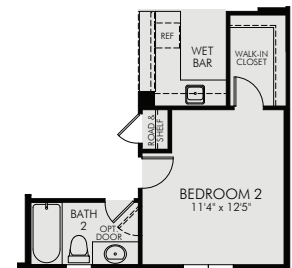

FINISHED BASEMENT

CRAWL SPACE BASEMENT

MAIN LEVEL

OPT. BASEMENT STAIRS, EXPANDED LAUNDRY

OPT. GUEST SUITE WITH POWDER
N/A WITH OPT. BASEMENT

OPT. WET BAR N/A WITH OPT. BASEMENT

OPT. POCKET OFFICE N/A
WITH OPT. BASEMENT