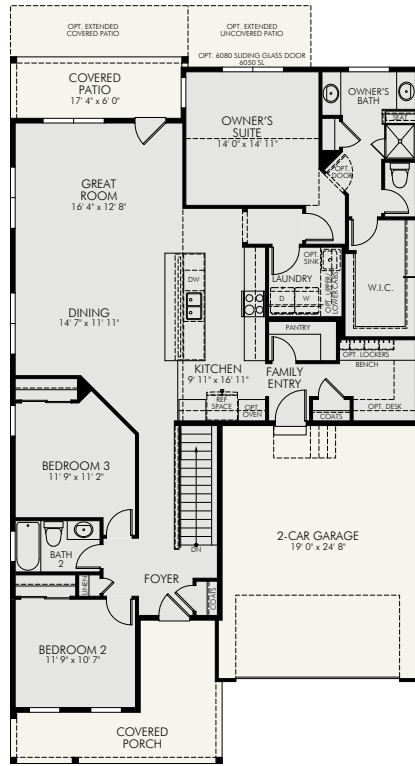

LOWER LEVEL

MAIN LEVEL

OPT. EXTENDED COVERED PATIO

OPT. EXTENDED UNCOVERED PATIO

OPT. 9' SLIDING GLASS DOOR

OPT. SLIDER W/ CORNER FIREPLACE

OPT. FIREPLACE

OPT. INDOOR-OUTDOOR FIREPLACE

OPT. LOCKERS

OPT. CHEF'S KITCHEN

OPT. UNFINISHED LOWER LEVEL

OPT. FINISHED LOWER LEVEL

OPT. POWDER ROOM

OPT. OFFICE

Modern Cottage

Modern Farmhouse