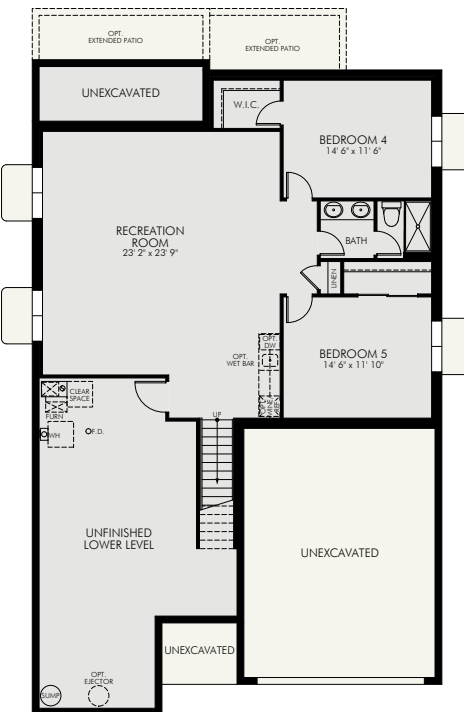

LOWER LEVEL

MAIN LEVEL

OPT. EXTENDED COVERED PATIO

OPT. EXTENDED UNCOVERED PATIO

OPT. 9' SLIDING GLASS DOOR

OPT. SLIDER W/ CORNER FIREPLACE

OPT. FIREPLACE

OPT. INDOOR-OUTDOOR FIREPLACE

OPT. LOCKERS

OPT. CHEF'S KITCHEN

OPT. UNFINISHED LOWER LEVEL

OPT. FINISHED LOWER LEVEL

OPT. POWDER ROOM

OPT. OFFICE

Modern Cottage

Modern Farmhouse