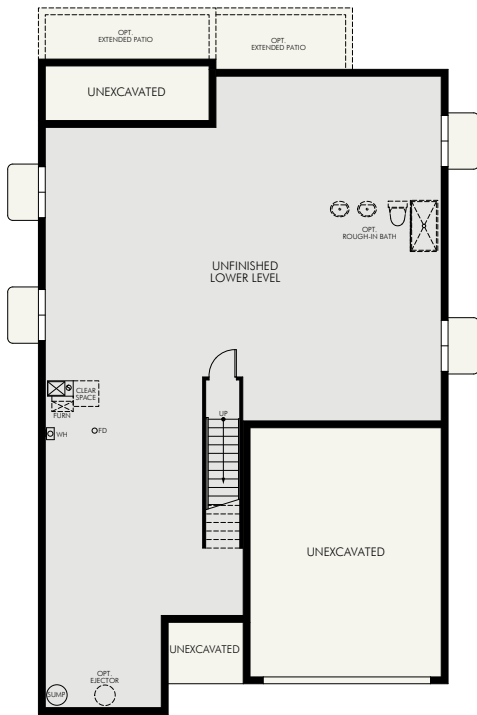

LOWER LEVEL

MAIN LEVEL

OPT. EXTENDED COVERED PATIO

OPT. EXTENDED UNCOVERED PATIO

OPT. 9' SLIDING GLASS DOOR

OPT. SLIDER W/ CORNER FIREPLACE

OPT. FIREPLACE

OPT. INDOOR-OUTDOOR FIREPLACE

OPT. LOCKERS

OPT. CHEF'S KITCHEN

OPT. UNFINISHED LOWER LEVEL

OPT. FINISHED LOWER LEVEL

OPT. POWDER ROOM

OPT. OFFICE

Modern Cottage

Modern Farmhouse