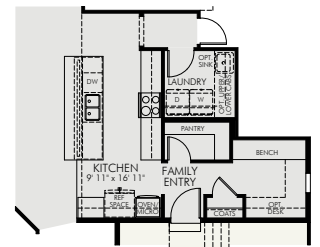

LOWER LEVEL

MAIN LEVEL

OPT. EXTENDED COVERED PATIO

OPT. EXTENDED UNCOVERED PATIO

OPT. 9' SLIDING GLASS DOOR

OPT. SLIDER W/ CORNER FIREPLACE

OPT. FIREPLACE

OPT. INDOOR-OUTDOOR FIREPLACE

OPT. LOCKERS

OPT. CHEF'S KITCHEN

OPT. UNFINISHED LOWER LEVEL

OPT. FINISHED LOWER LEVEL

OPT. POWDER ROOM

OPT. OFFICE

Modern Cottage

Modern Farmhouse