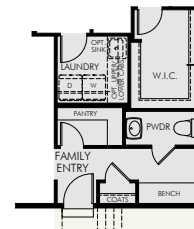

LOWER LEVEL

MAIN LEVEL

OPT. EXTENDED COVERED PATIO

OPT. EXTENDED UNCOVERED PATIO

OPT. 9' SLIDING GLASS DOOR

OPT. SLIDER W/ CORNER FIREPLACE

OPT. FIREPLACE

OPT. INDOOR-OUTDOOR FIREPLACE

OPT. LOCKERS

OPT. CHEF'S KITCHEN

OPT. UNFINISHED LOWER LEVEL

OPT. FINISHED LOWER LEVEL

OPT. POWDER ROOM

OPT. OFFICE

Modern Cottage

Modern Farmhouse