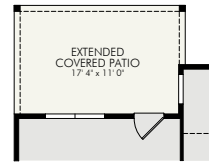

LOWER LEVEL

MAIN LEVEL

OPT. EXTENDED COVERED PATIO

OPT. EXTENDED UNCOVERED PATIO

OPT. 9' SLIDING GLASS DOOR

OPT. SLIDER W/ CORNER FIREPLACE

OPT. FIREPLACE

OPT. INDOOR-OUTDOOR FIREPLACE

OPT. LOCKERS

OPT. CHEF'S KITCHEN

OPT. UNFINISHED LOWER LEVEL

OPT. FINISHED LOWER LEVEL

OPT. POWDER ROOM

OPT. OFFICE

Modern Cottage

Modern Farmhouse