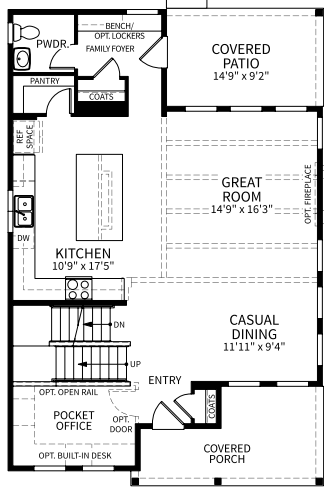

MAIN LEVEL

LOWER LEVEL

UNFINISHED LOWER LEVEL

UPPER LEVEL

OPT. FINISHED LOWER LEVEL

OPT. ADU

STAIRS TO OPT. ADU

OPT. ATTIC STORAGE

OPT. DOG WASH

OPT. 2-SIDED FIREPLACE

OPT. 9' SLIDING GLASS DOOR

OPT. ATTIC STORAGE

Craftsman

Modern Farmhouse