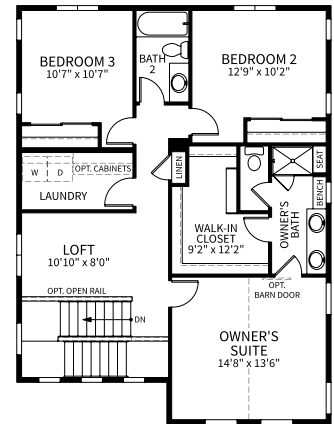

MAIN LEVEL

LOWER LEVEL

UNFINISHED LOWER LEVEL

UPPER LEVEL

OPT. FINISHED LOWER LEVEL

OPT. ADU

STAIRS TO OPT. ADU

OPT. ATTIC STORAGE

OPT. DOG WASH

OPT. 2-SIDED FIREPLACE

OPT. 9' SLIDING GLASS DOOR

OPT. ATTIC STORAGE

Craftsman

Modern Farmhouse